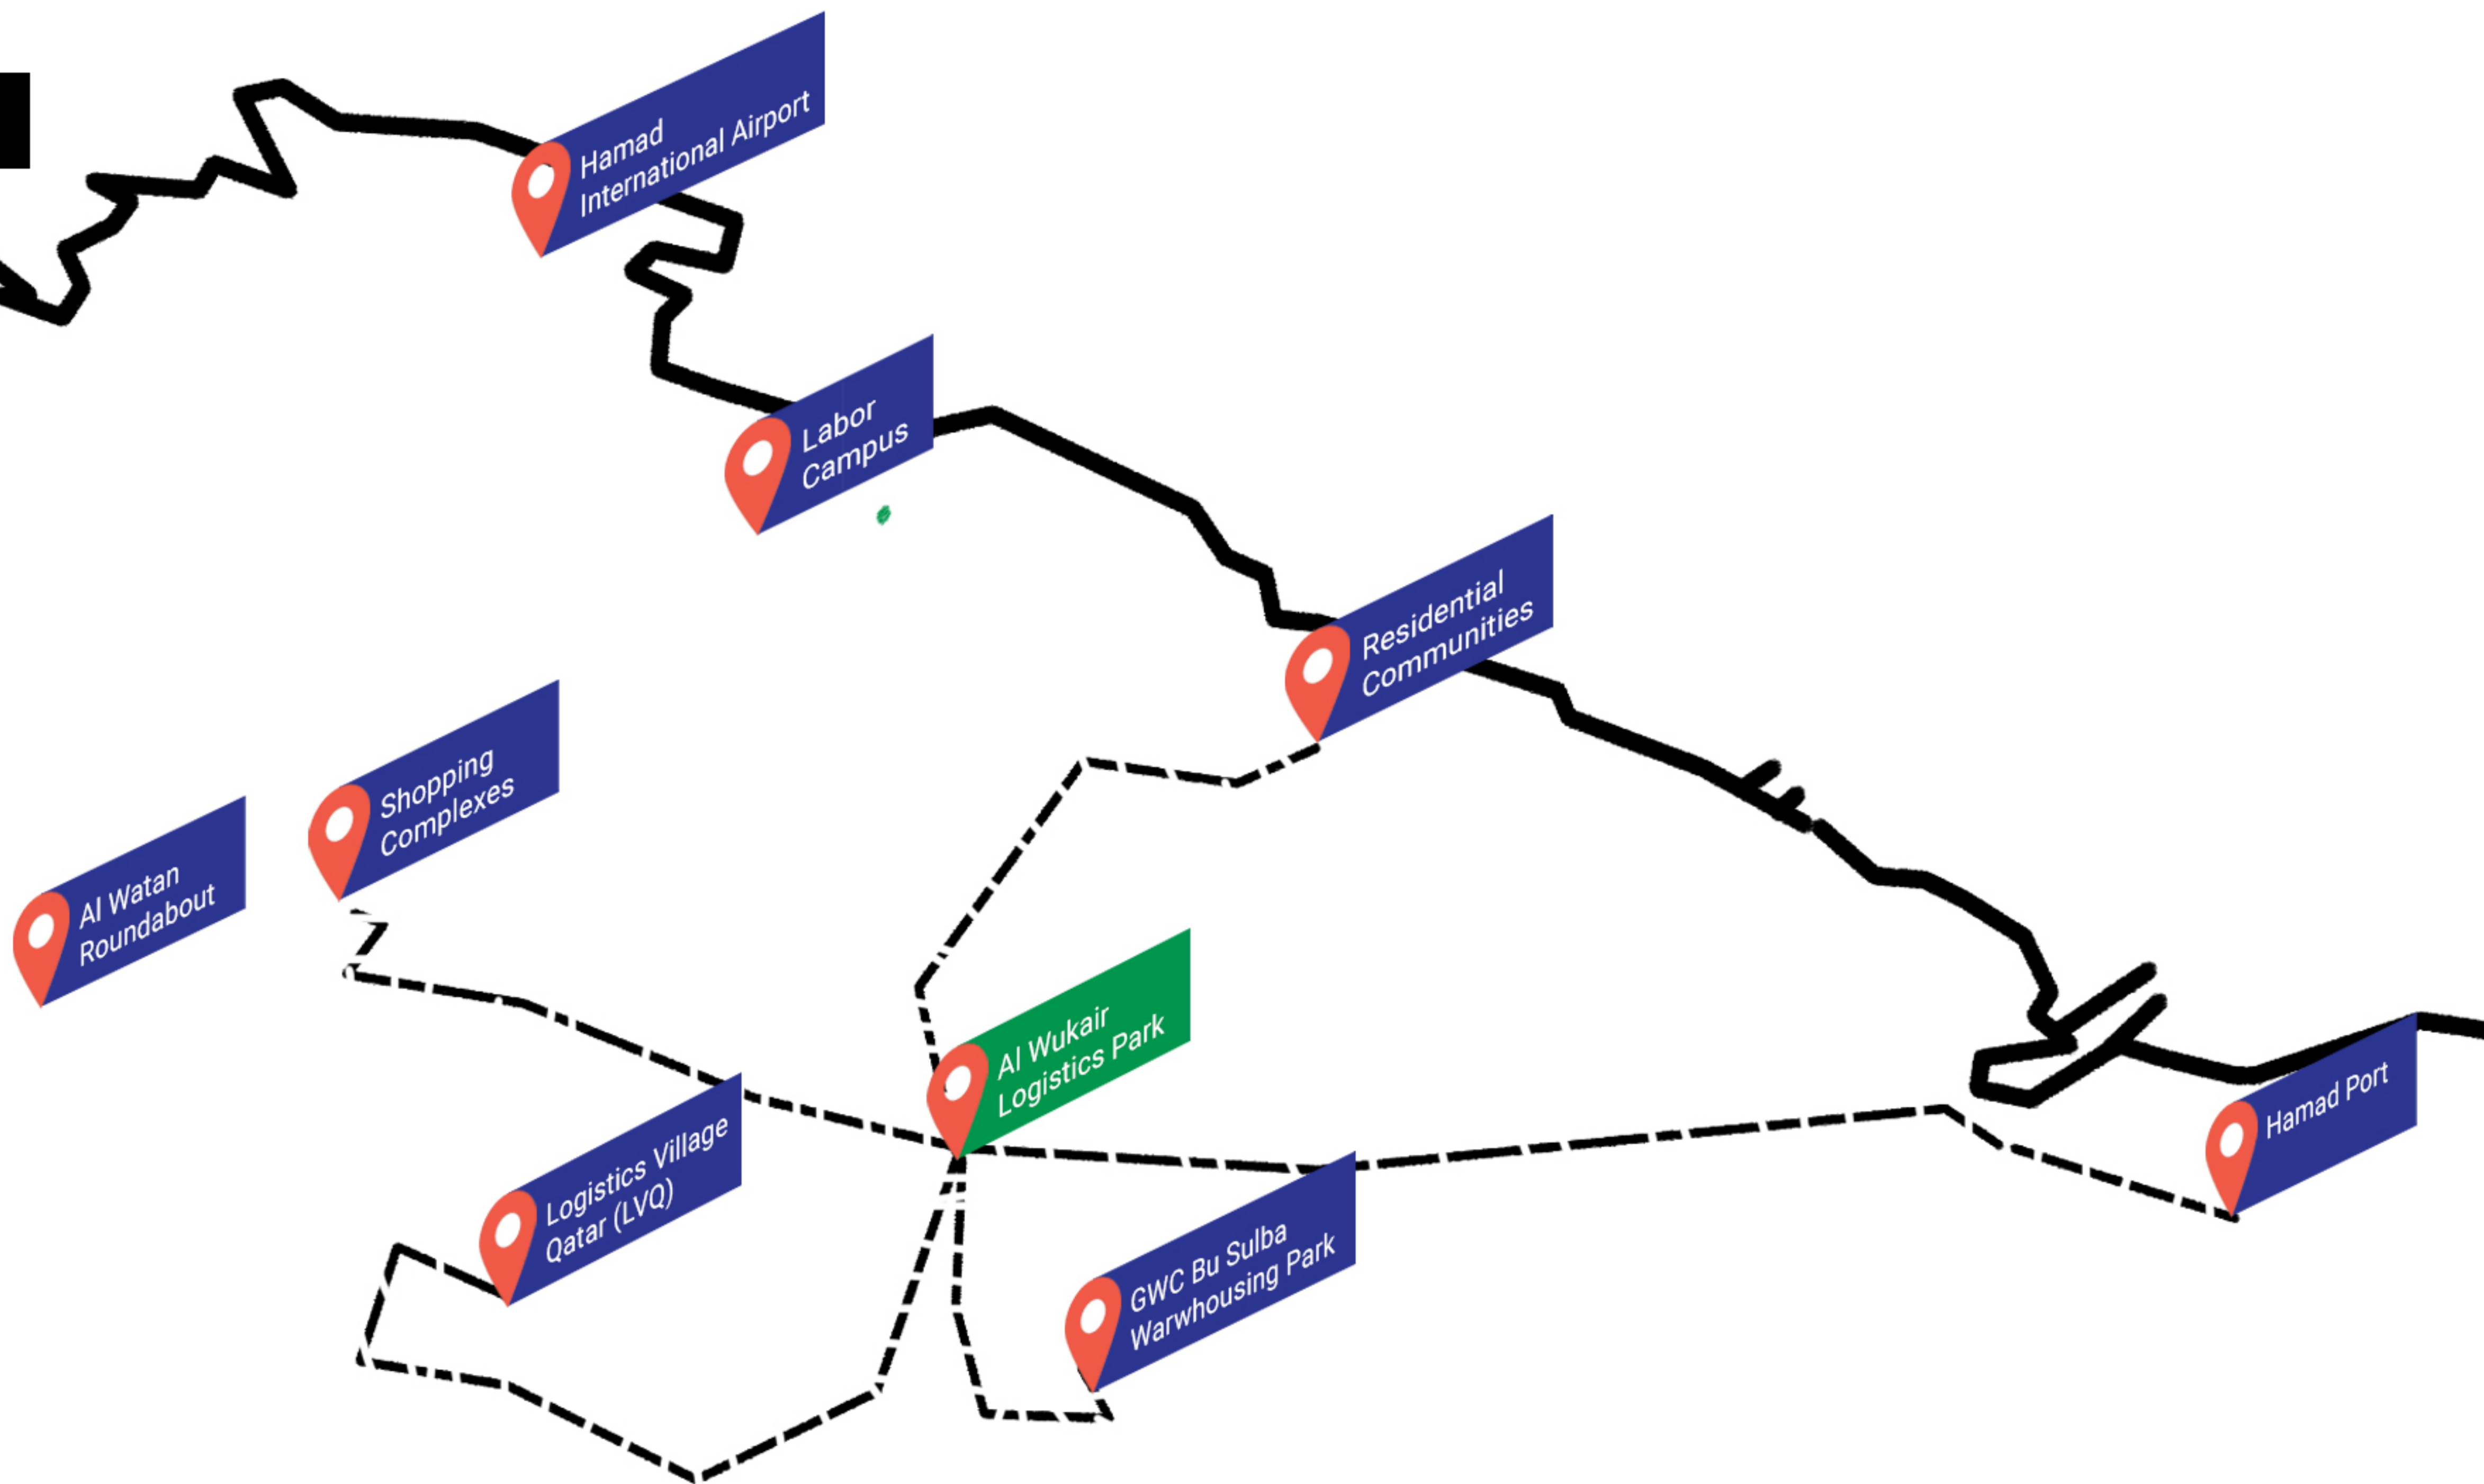

Voice over: Establishing an infrastructure,...

Visual: Contract papers start appearing on the right side of the trucks.

Voice over: ...getting through endless contracts,...

Visual: A paper with a pen and another paper with a seal appear around the trucks as if locking them in.

Frame 03

Visual: The camera moves with the trucks to show them entering the gates of Al Wukair Logistics Park.

Voice over: Presenting you Al Wukair Park.

Visual: The scene changes to show the map of Qatar and we show the Al Wukair Park marked in it. We show it being marked 10Km away from New Hamad Port & MIC, and 12km away from the Doha Industrial Area.

Voice over: Centrally located between the airport, seaport, accommodation, and markets...

Frame 05

Visual: The camera zooms in to show an overall view of the Al Wukair Park. We show buildings popping up throughout the campus.