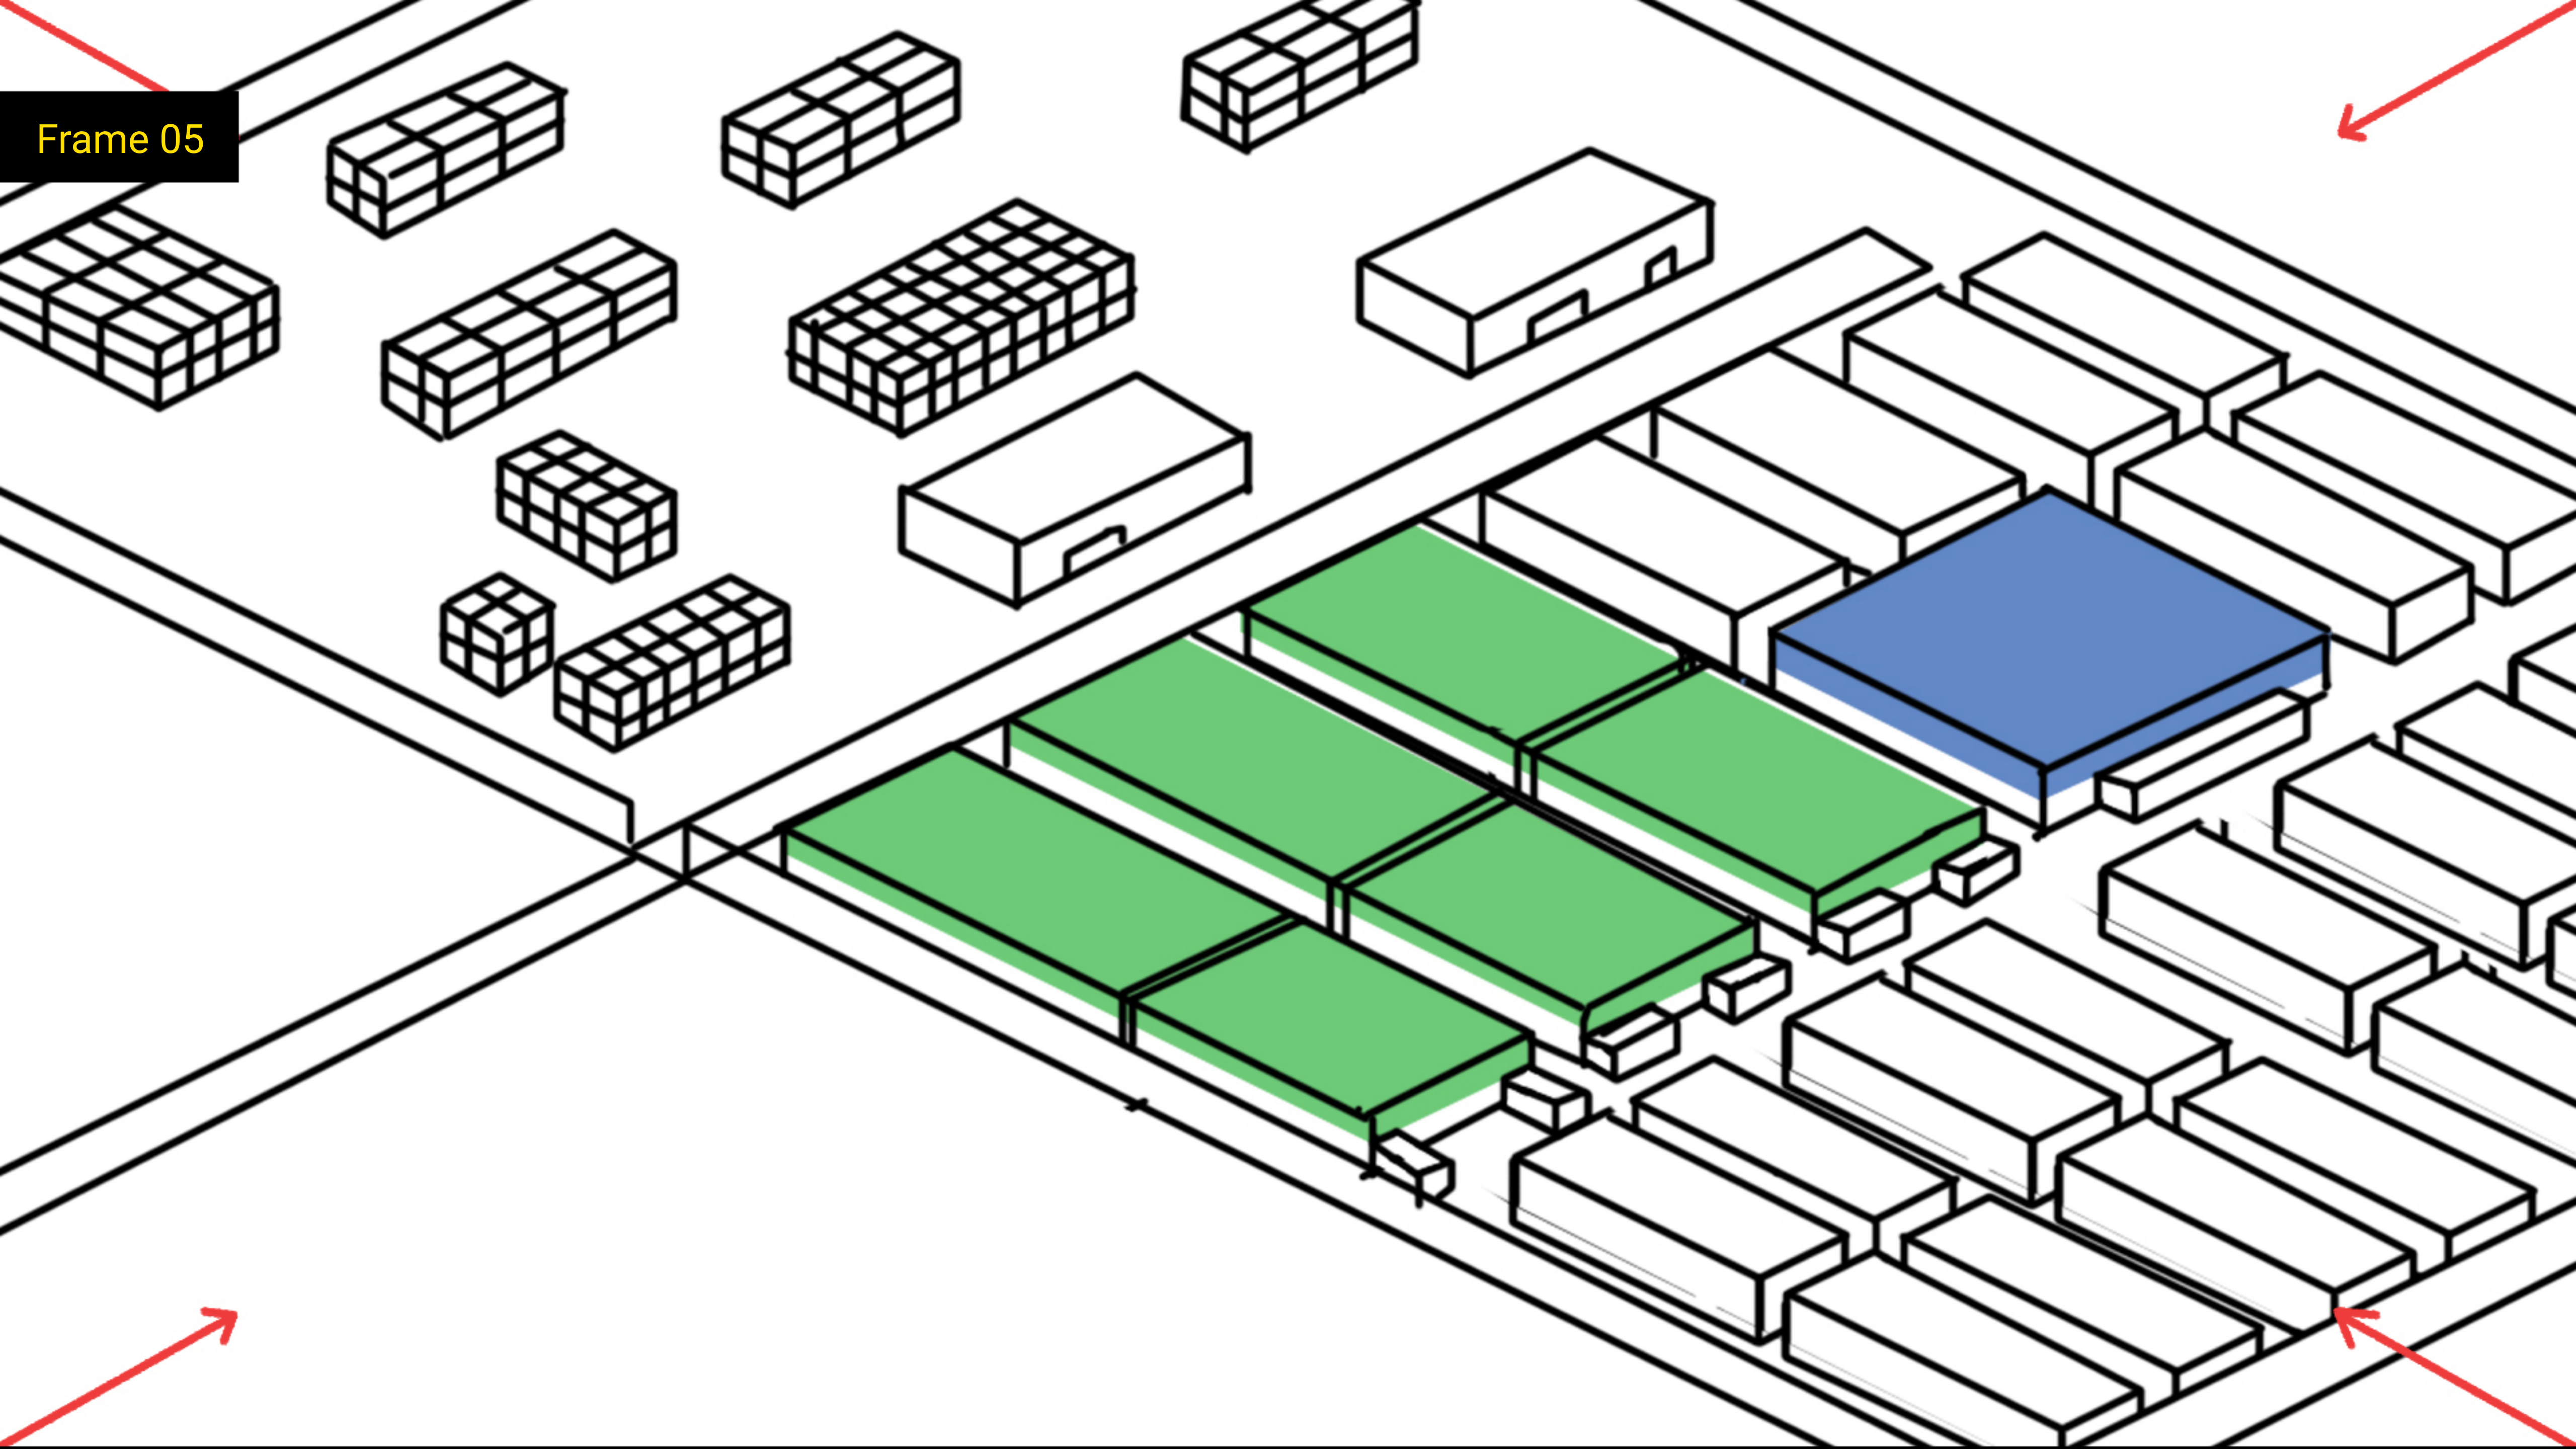

Frame 05

Visual: The camera zooms in to show an overall view of the Al Wukair Park. We show buildings popping up throughout the campus.

Voice over: ...this facility provides industrial workshops, storage units, showrooms and open yards...